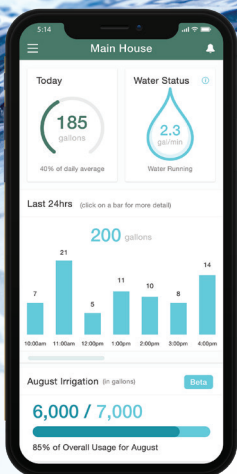

**Real-time water use
information sent
directly to your phone**

**Marin Water customer
exclusive**

FlumeWater.com/Marin

MARIN WATER

divmwd-144238

Marin Water customers get 75% off Flume Meters

Pay only \$50 plus shipping and taxes after discounts and credits.

Simple self-installation

- Easy to install in under 10 minutes
- Straps on to your existing water meter
- Connects to your home Wi-Fi network

Flume takes the guesswork out of water use.

- Provides real-time data
- Helps detect leaks
- Find ways to save water